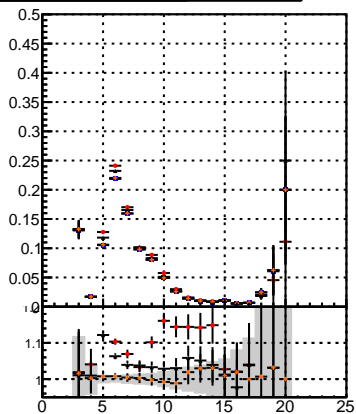

Efficiency vs hit**fake+duplicates vs hits****Efficiency**

- mkFit_13.0.0p4
- overlap-check-chi2-60
- overlap-check-chi2-1100
- overlap-check-chi2-10000

**Efficiency vs pixel layer****fake+duplicates vs pixel layers****Efficiency vs 3D layer****fake+duplicates vs 3D layers**