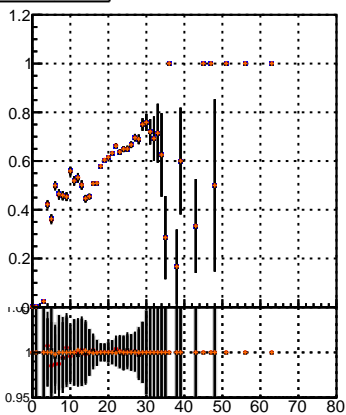

Efficiency vs hit**fake+duplicates vs hits****Efficiency**

- mkFit_13.0.0p4
- overlap-check-chi2-60
- overlap-check-chi2-1100
- overlap-check-chi2-10000

**Efficiency vs pixel layer****fake+duplicates vs pixel layers****Efficiency vs 3D layer****fake+duplicates vs 3D layers**