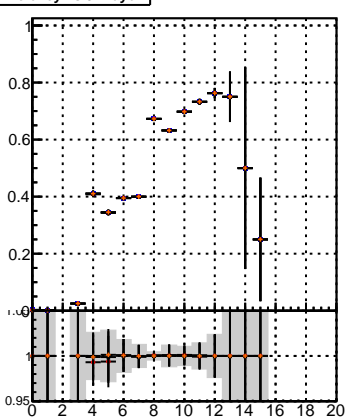

Efficiency vs hit**fake+duplicates vs hits****Efficiency**

- mkFit_13.0.0p4
- overlap-check-chi2-60
- overlap-check-chi2-1100
- overlap-check-chi2-10000

**Efficiency vs pixel layer****fake+duplicates vs pixel layers****Efficiency vs 3D layer****fake+duplicates vs 3D layers**