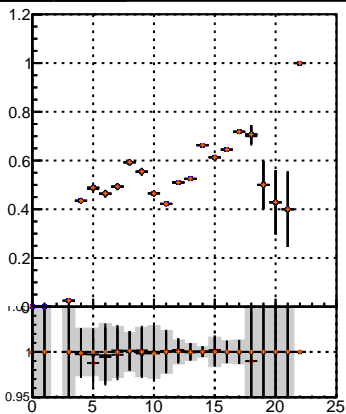

Efficiency vs hit**fake+duplicates vs hits****Efficiency**

- mkFit_13.0.0p4
- overlap-check-chi2-60
- overlap-check-chi2-1100
- overlap-check-chi2-10000

**Efficiency vs pixel layer****fake+duplicates vs pixel layers****Efficiency vs 3D layer****fake+duplicates vs 3D layers**