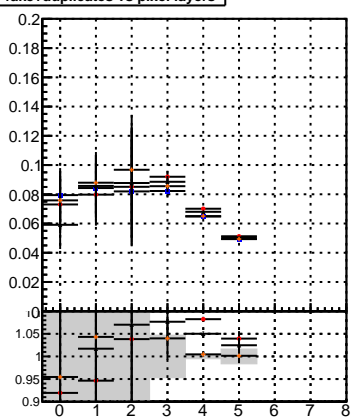

Efficiency vs hit**fake+duplicates vs hits****Efficiency**

- mkFit_13.0.0p4
- overlap-check-chi2-60
- overlap-check-chi2-1100
- overlap-check-chi2-10000

**Efficiency vs pixel layer****fake+duplicates vs pixel layers****Efficiency vs 3D layer****fake+duplicates vs 3D layers**