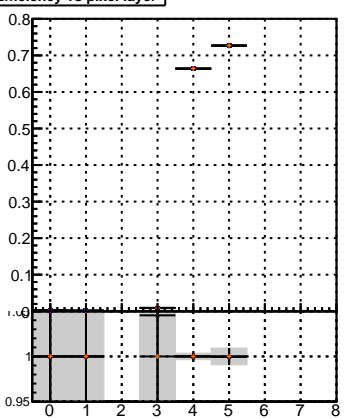

Efficiency vs hit**fake+duplicates vs hits****Efficiency**

- mkFit_13.0.0p4
- overlap-check-chi2-60
- overlap-check-chi2-1100
- overlap-check-chi2-10000

**Efficiency vs pixel layer****fake+duplicates vs pixel layers****Efficiency vs 3D layer****fake+duplicates vs 3D layers**