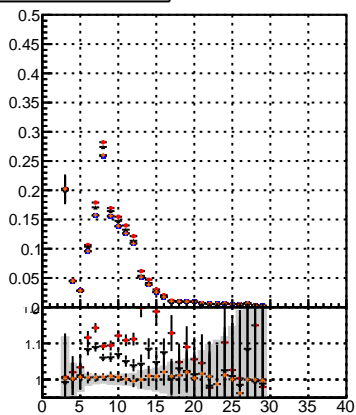

Efficiency vs hit**fake+duplicates vs hits****Efficiency**

- mkFit_13.0.0p4
- overlap-check-chi2-60
- overlap-check-chi2-1100
- overlap-check-chi2-10000

**Efficiency vs pixel layer****fake+duplicates vs pixel layers****Efficiency vs 3D layer****fake+duplicates vs 3D layers**