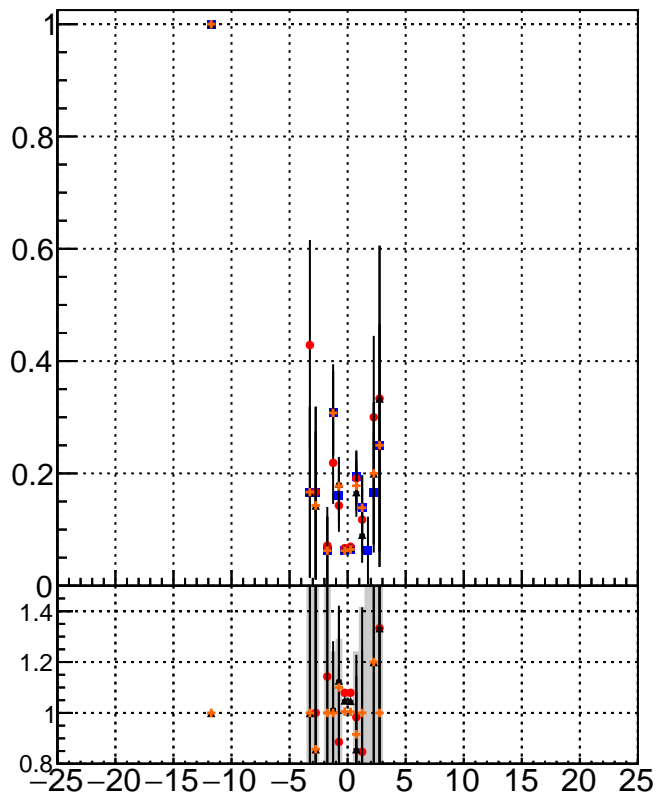

Efficiency vs Dxy**fake+duplicates vs dxy****Efficiency vs Dz**

- mkFit_13.0.0p4
- overlap-check-chi2-60
- ▲ overlap-check-chi2-1100
- ◆ overlap-check-chi2-10000