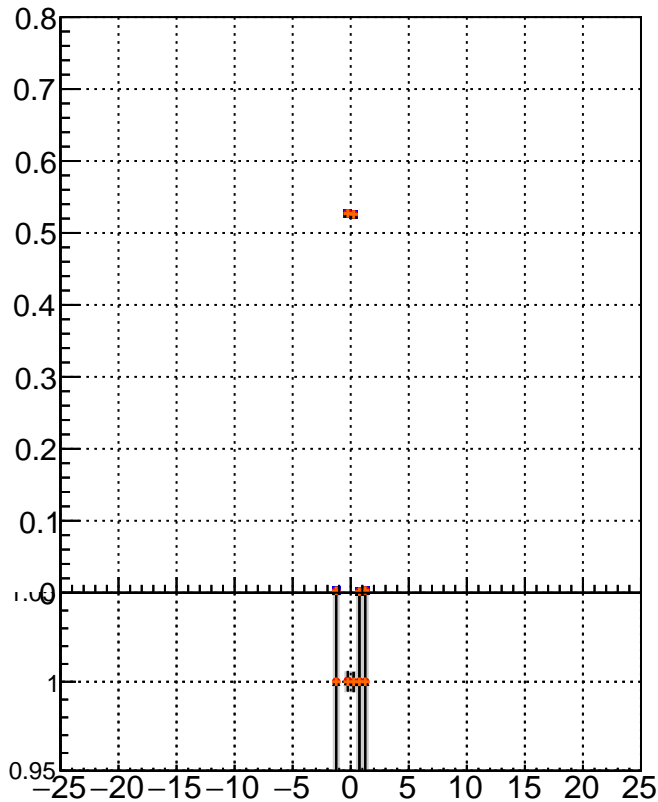

Efficiency vs Dxy**fake+duplicates vs dxy****Efficiency vs Dz**

- mkFit_13.0.0p4
- overlap-check-chi2-60
- ▲ overlap-check-chi2-1100
- ◆ overlap-check-chi2-10000