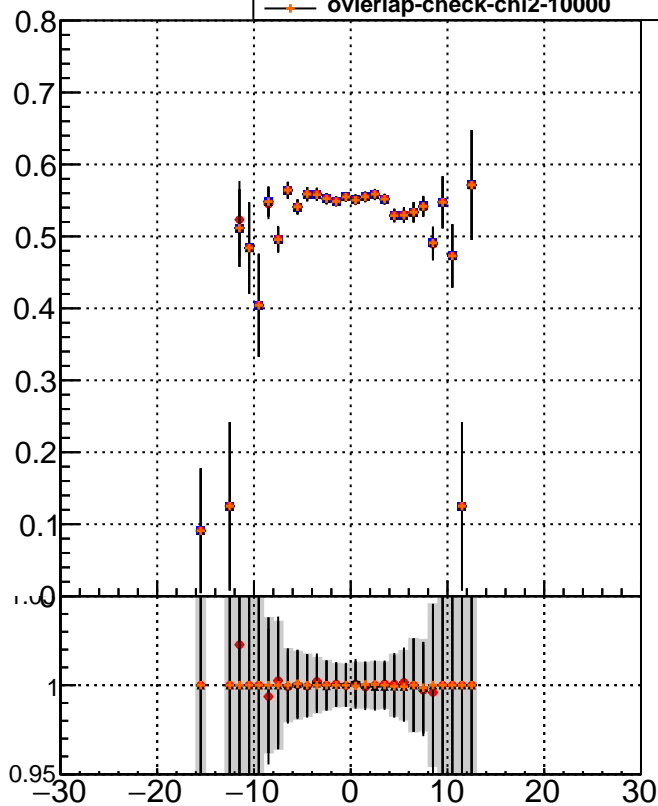

Efficiency vs Dxy**fake+duplicates vs dxy****Efficiency vs Dz**

- mkFit_13.0.0p4
- overlap-check-chi2-60
- ▲ overlap-check-chi2-1100
- ◆ overlap-check-chi2-10000