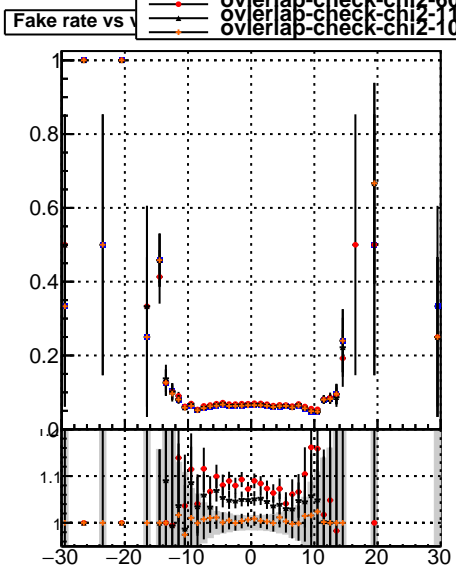

Fake rate vs vertpos

Duplicates Rate vs vertpos

Pileup rate vs vertpos

—•— mkFit-13.0.0p4  
—•— overlap-check-chi2-60  
—•— overlap-check-chi2-1100  
—•— overlap-check-chi2-10000

Fake rate vs. sim PV z

Duplicates Rate vs sim PV z

Pileup rate vs. sim PV z