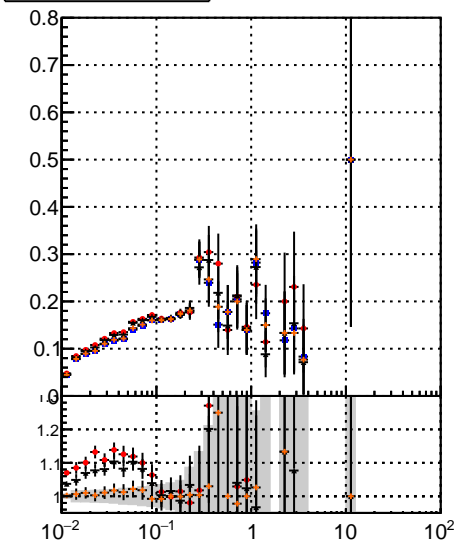

Fake rate vs vertpos

Duplicates Rate vs vertpos

Pileup rate vs vertpos

—•— mkFit-13.0.0p4  
—•— overlap-check-chi2-60  
—•— overlap-check-chi2-1100  
—•— overlap-check-chi2-10000

Fake rate vs. sim PV z

Duplicates Rate vs sim PV z

Pileup rate vs. sim PV z