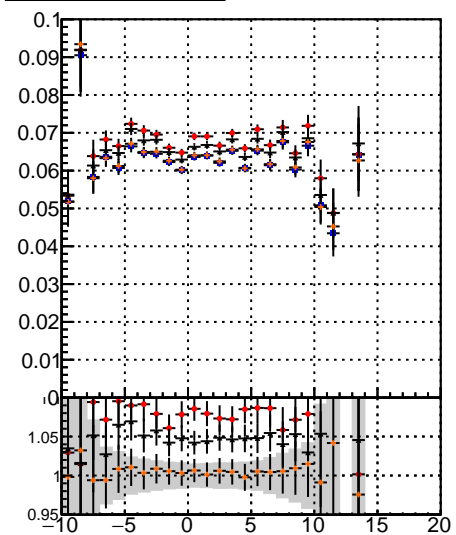

Fake rate vs vertpos

Duplicates Rate vs vertpos

Pileup rate vs vertpos

—•— mkFit-13.0.0p4  
—•— overlap-check-chi2-60  
—•— overlap-check-chi2-1100  
—•— overlap-check-chi2-10000

Fake rate vs. sim PV z

Duplicates Rate vs sim PV z

Pileup rate vs. sim PV z