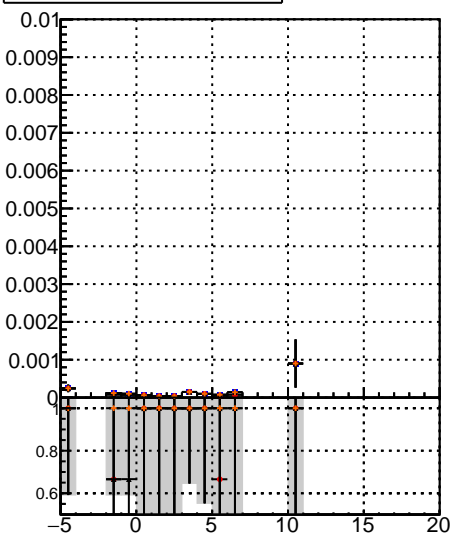

Fake rate vs vertpos

Duplicates Rate vs vertpos

Pileup rate vs vertpos

—•— mkFit-13.0.0p4  
—•— overlap-check-chi2-60  
—•— overlap-check-chi2-1100  
—•— overlap-check-chi2-10000

Fake rate vs. sim PV z

Duplicates Rate vs sim PV z

Pileup rate vs. sim PV z