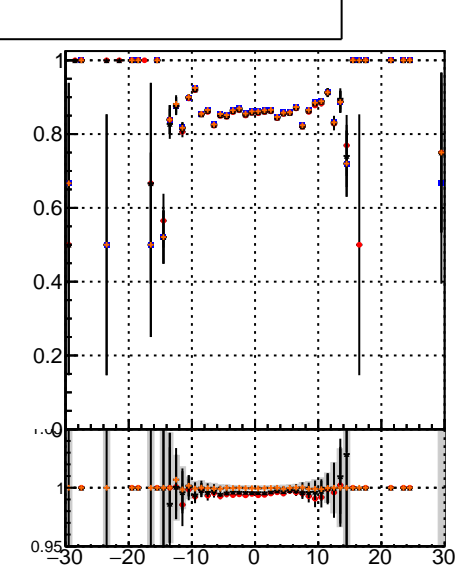

Fake rate vs vertpos

Duplicates Rate vs vertpos

Pileup rate vs vertpos

—•— mkFit-13.0.0p4  
—•— overlap-check-chi2-60  
—•— overlap-check-chi2-1100  
—•— overlap-check-chi2-10000

Fake rate vs. sim PV z

Duplicates Rate vs sim PV z

Pileup rate vs. sim PV z