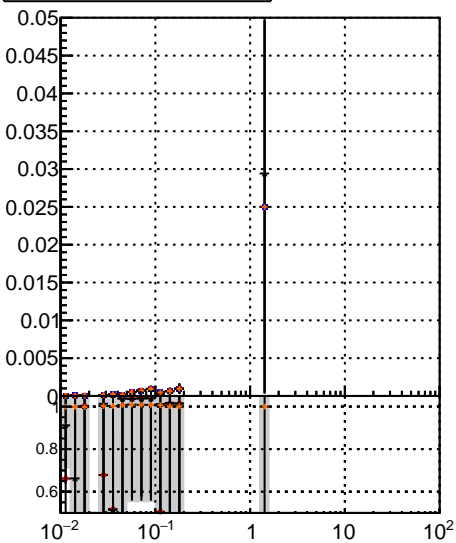

Fake rate vs vertpos

Duplicates Rate vs vertpos

Pileup rate vs vertpos

—•— mkFit-13.0.0p4  
—•— overlap-check-chi2-60  
—•— overlap-check-chi2-1100  
—•— overlap-check-chi2-10000

Fake rate vs. sim PV z

Duplicates Rate vs sim PV z

Pileup rate vs. sim PV z