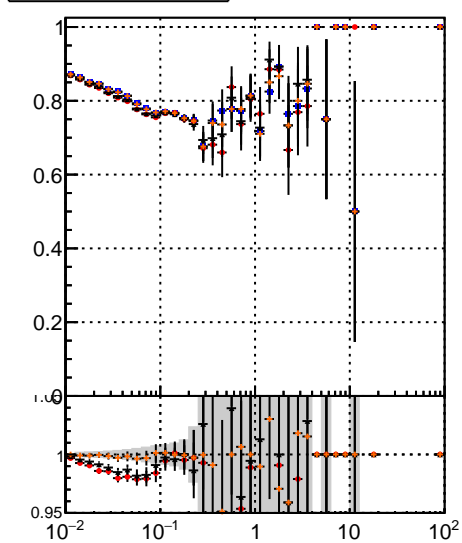

Fake rate vs vertpos

Duplicates Rate vs vertpos

Pileup rate vs vertpos

—•— mkFit-13.0.0p4  
—•— overlap-check-chi2-60  
—•— overlap-check-chi2-1100  
—•— overlap-check-chi2-10000

Fake rate vs. sim PV z

Duplicates Rate vs sim PV z

Pileup rate vs. sim PV z