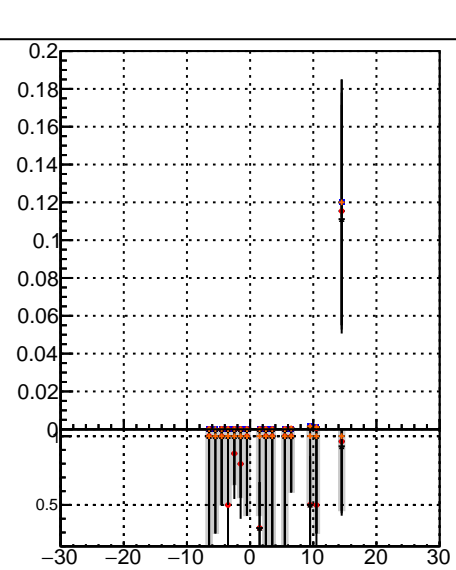

Fake rate vs vertpos

Duplicates Rate vs vertpos

Pileup rate vs vertpos

—•— mkFit-13.0.0p4  
—•— overlap-check-chi2-60  
—•— overlap-check-chi2-1100  
—•— overlap-check-chi2-10000

Fake rate vs. sim PV z

Duplicates Rate vs sim PV z

Pileup rate vs. sim PV z