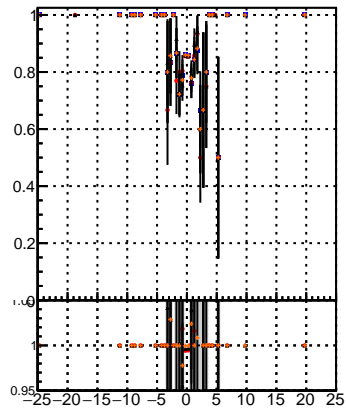

Fake rate vs dxypv

Duplicates Rate vs Dxy(PV)

Pileup rate vs dxypv

■ mkFit_13.0.0p4
● overlap-check-chi2-60
▲ overlap-check-chi2-1100
◆ overlap-check-chi2-10000

Fake rate vs d

Fake rate vs dzpv

Duplicates Rate vs Dz(PV)

Pileup rate vs dzpv

Fake rate vs dzpv

Duplicates Rate vs Dz(PV)

Pileup rate vs dzpv