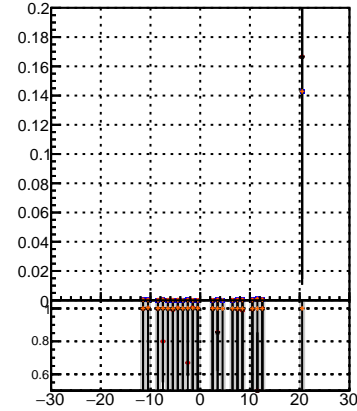

Fake rate vs dxypv

Duplicates Rate vs Dxy(PV)

Pileup rate vs dxypv

■ mkFit_13.0.0p4
● overlap-check-chi2-60
▲ overlap-check-chi2-1100
◆ overlap-check-chi2-10000

Fake rate vs d

Fake rate vs dzpv

Duplicates Rate vs Dz(PV)

Pileup rate vs dzpv

Fake rate vs dzpv

Duplicates Rate vs Dz(PV)

Pileup rate vs dzpv