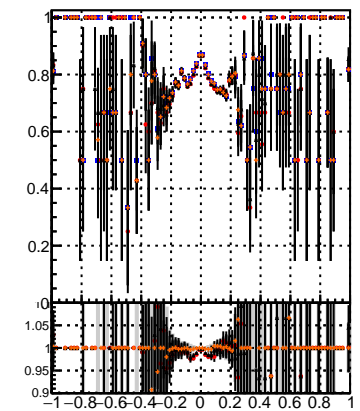

Fake rate vs dxypv

Duplicates Rate vs Dxy(PV)

Pileup rate vs dxypv

■ mkFit_13.0.0p4
● overlap-check-chi2-60
▲ overlap-check-chi2-1100
◆ overlap-check-chi2-10000

Fake rate vs d

Fake rate vs dzpv

Duplicates Rate vs Dz(PV)

Pileup rate vs dzpv

Fake rate vs dzpv

Duplicates Rate vs Dz(PV)

Pileup rate vs dzpv