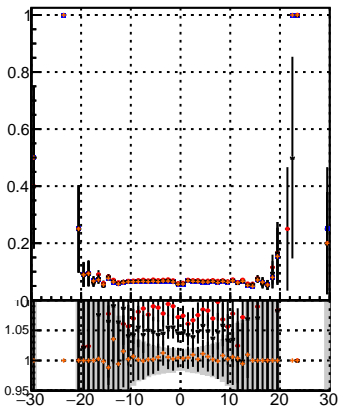

Fake rate vs dxypv

Duplicates Rate vs Dxy(PV)

Pileup rate vs dxypv

■ mkFit_13.0.0p4
● overlap-check-chi2-60
▲ overlap-check-chi2-1100
◆ overlap-check-chi2-10000

Fake rate vs d

Fake rate vs dzpv

Duplicates Rate vs Dz(PV)

Pileup rate vs dzpv

Fake rate vs dzpv

Duplicates Rate vs Dz(PV)

Pileup rate vs dzpv