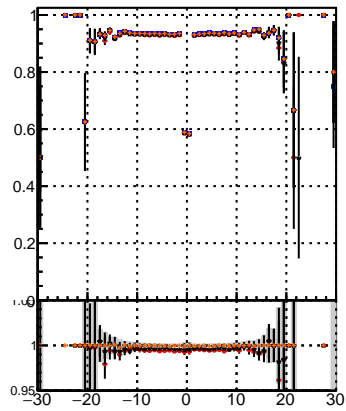

Fake rate vs dxypv

Duplicates Rate vs Dxy(PV)

Pileup rate vs dxypv

■ mkFit_13.0.0p4
● overlap-check-chi2-60
▲ overlap-check-chi2-1100
◆ overlap-check-chi2-10000

Fake rate vs d

Fake rate vs dzpv

Duplicates Rate vs Dz(PV)

Pileup rate vs dzpv

Fake rate vs dzpv

Duplicates Rate vs Dz(PV)

Pileup rate vs dzpv