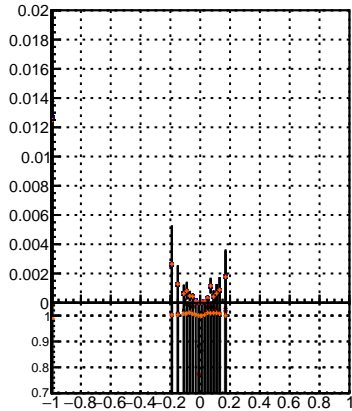

Fake rate vs dxypv

Duplicates Rate vs Dxy(PV)

Pileup rate vs dxypv

■ mkFit_13.0.0p4
● overlap-check-chi2-60
▲ overlap-check-chi2-1100
◆ overlap-check-chi2-10000

Fake rate vs d

Fake rate vs dzpv

Duplicates Rate vs Dz(PV)

Pileup rate vs dzpv

Fake rate vs dzpv

Duplicates Rate vs Dz(PV)

Pileup rate vs dzpv