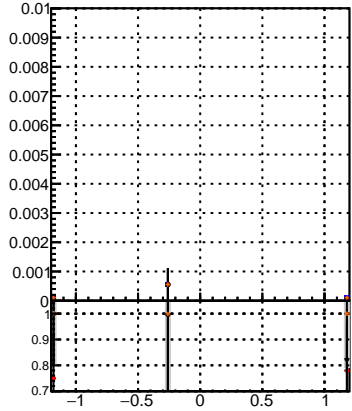

Fake rate vs dxypv

Duplicates Rate vs Dxy(PV)

Pileup rate vs dxypv

■ mkFit_13.0.0p4
● overlap-check-chi2-60
▲ overlap-check-chi2-1100
◆ overlap-check-chi2-10000

Fake rate vs d

Fake rate vs dzpv

Duplicates Rate vs Dz(PV)

Pileup rate vs dzpv

Fake rate vs dzpv

Duplicates Rate vs Dz(PV)

Pileup rate vs dzpv