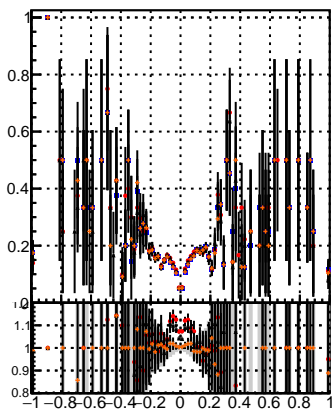

Fake rate vs dxypv

Duplicates Rate vs Dxy(PV)

Pileup rate vs dxypv

■ mkFit_13.0.0p4
● overlap-check-chi2-60
▲ overlap-check-chi2-1100
◆ overlap-check-chi2-10000

Fake rate vs d

Fake rate vs dzpv

Duplicates Rate vs Dz(PV)

Pileup rate vs dzpv

Fake rate vs dzpv

Duplicates Rate vs Dz(PV)

Pileup rate vs dzpv