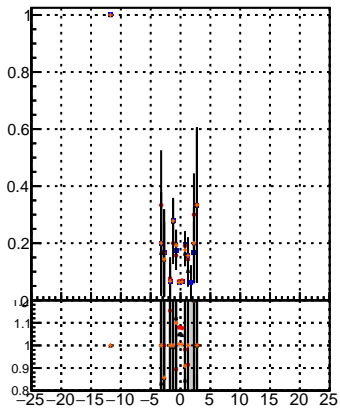

Fake rate vs dxypv

Duplicates Rate vs Dxy(PV)

Pileup rate vs dxypv

■ mkFit_13.0.0p4
● overlap-check-chi2-60
▲ overlap-check-chi2-1100
◆ overlap-check-chi2-10000

Fake rate vs d

Fake rate vs dzpv

Duplicates Rate vs Dz(PV)

Pileup rate vs dzpv

Fake rate vs dzpv

Duplicates Rate vs Dz(PV)

Pileup rate vs dzpv