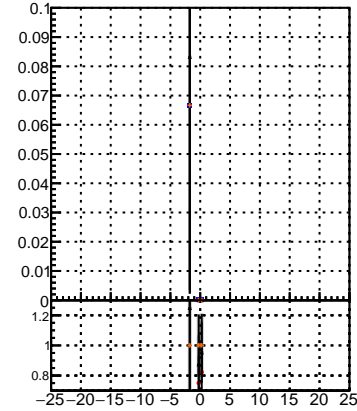

Fake rate vs dxypv

Duplicates Rate vs Dxy(PV)

Pileup rate vs dxypv

■ mkFit_13.0.0p4
● overlap-check-chi2-60
▲ overlap-check-chi2-1100
◆ overlap-check-chi2-10000

Fake rate vs d

Fake rate vs dzpv

Duplicates Rate vs Dz(PV)

Pileup rate vs dzpv

Fake rate vs dzpv

Duplicates Rate vs Dz(PV)

Pileup rate vs dzpv