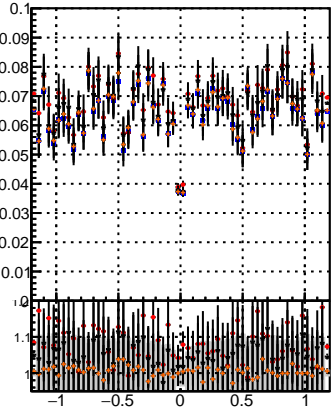

Fake rate vs dxypv

Duplicates Rate vs Dxy(PV)

Pileup rate vs dxypv

■ mkFit_13.0.0p4
● overlap-check-chi2-60
▲ overlap-check-chi2-1100
◆ overlap-check-chi2-10000

Fake rate vs d

Fake rate vs dzpv

Duplicates Rate vs Dz(PV)

Pileup rate vs dzpv

Fake rate vs dzpv

Duplicates Rate vs Dz(PV)

Pileup rate vs dzpv