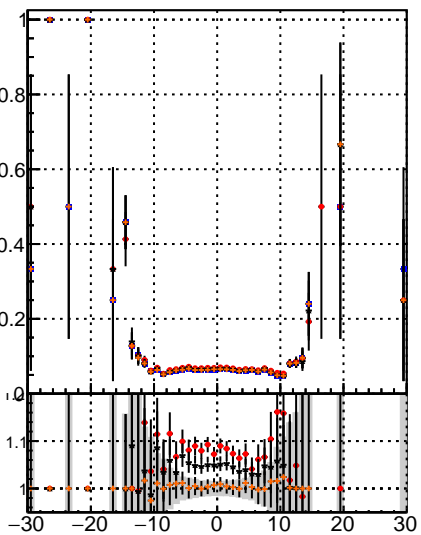

Fake rate vs dxy

Duplicates Rate vs Dxy

Pileup rate vs dxy

mlFit-13.0.0p4
 overlap-check-ch12-60
 overlap-check-ch12-10000

Fake rate vs d

Pileup rate vs d