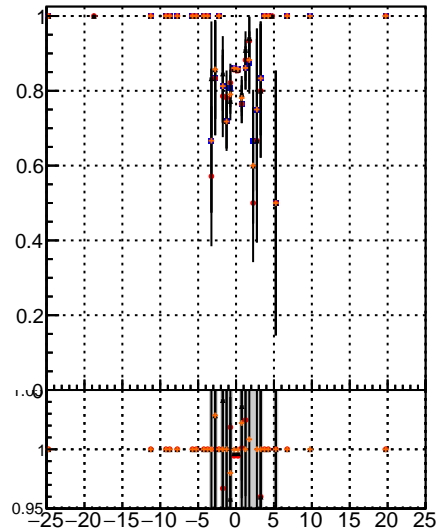

Fake rate vs dxy

Duplicates Rate vs Dxy

Pileup rate vs dxy

mlFit-13.0.0p4
 overlap-check-ch12-60
 overlap-check-ch12-10000

Fake rate vs d

Pileup rate vs d