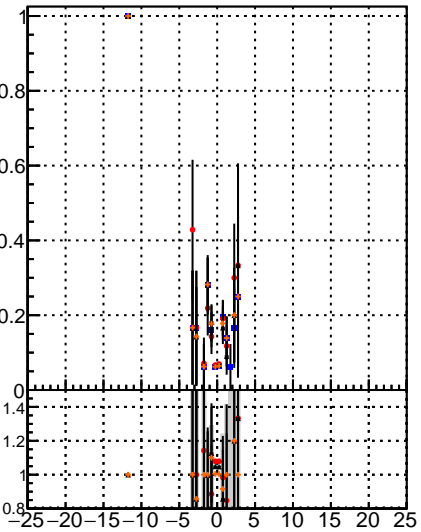

Fake rate vs dxy

Duplicates Rate vs Dxy

Pileup rate vs dxy

mlFit-13.0.0p4
 overlap-check-ch12-60
 overlap-check-ch12-10000

Fake rate vs d

Pileup rate vs d