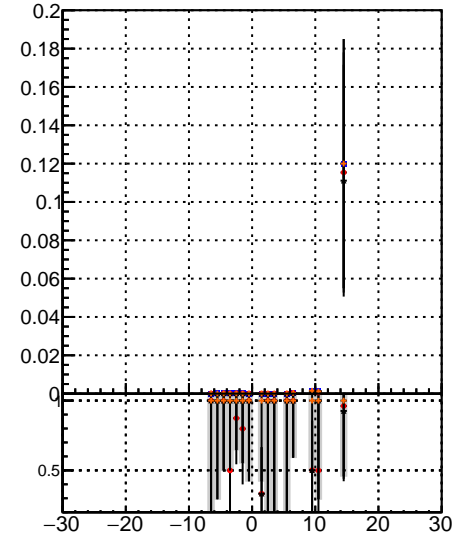

Fake rate vs dxy

Duplicates Rate vs Dxy

Pileup rate vs dxy

mlFit-13.0.0p4
 overlap-check-ch12-60
 overlap-check-ch12-10000

Fake rate vs d

Pileup rate vs d