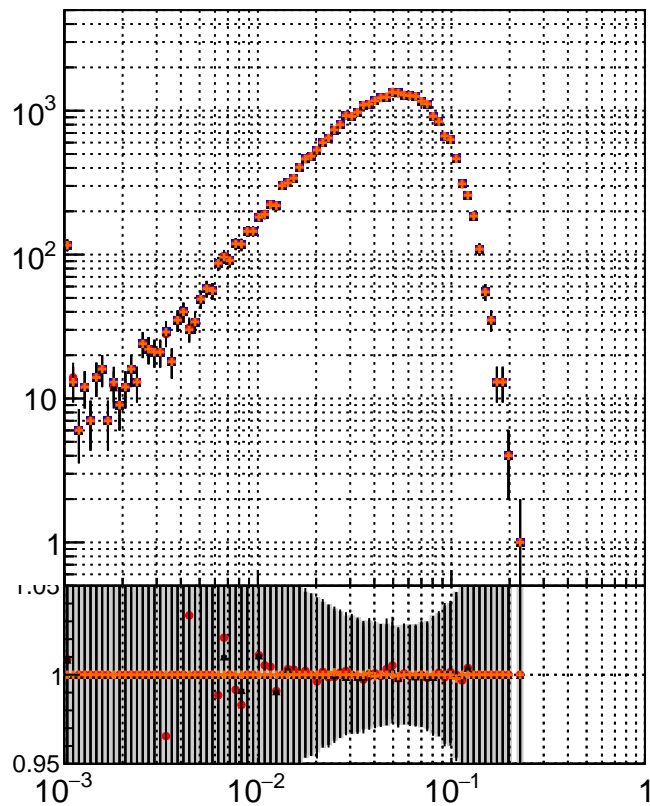

N of simulated tracks vs dR

N of associated tracks (simToReco) vs dR

N of simulated trac

- mkFit_13.0.0p4
- overlap-check-chi2-60
- ▲ overlap-check-chi2-1100
- ◆ overlap-check-chi2-10000