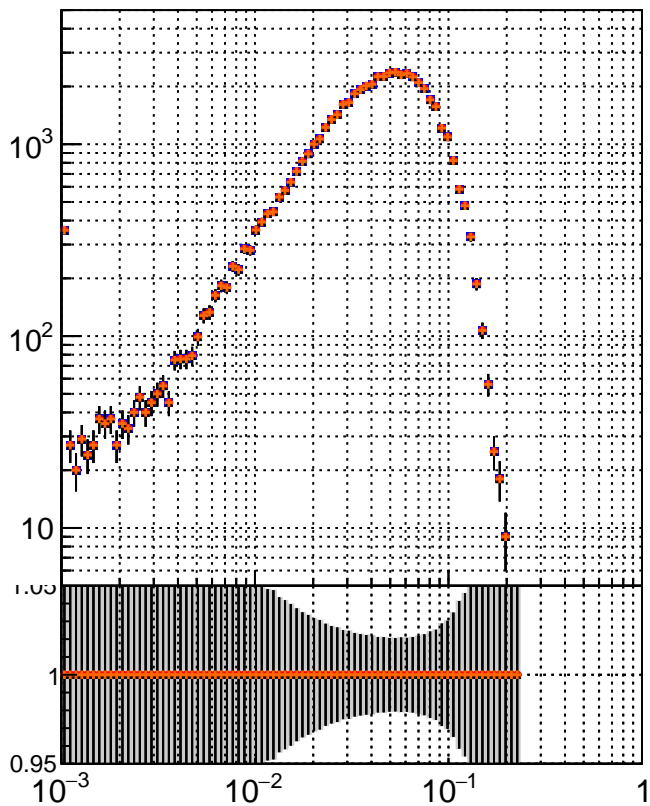

N of simulated tracks vs dR

N of associated tracks (simToReco) vs dR

N of simulated trac

- mkFit_13.0.0p4
- overlap-check-chi2-60
- ▲ overlap-check-chi2-1100
- ◆ overlap-check-chi2-10000