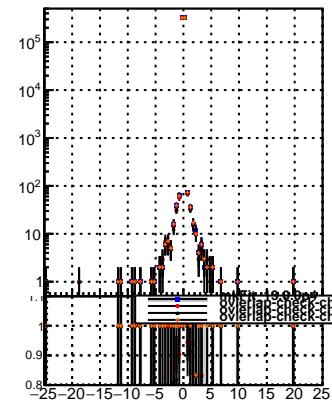

N of reco track vs dxy

N of associated (recoToSim) tracks vs dxy

N of associated (recoToSim) looper tracks vs dxy

N of reco track vs dz

N of associated (recoToSim) tracks vs dz

N of associated (recoToSim) looper tracks vs dz