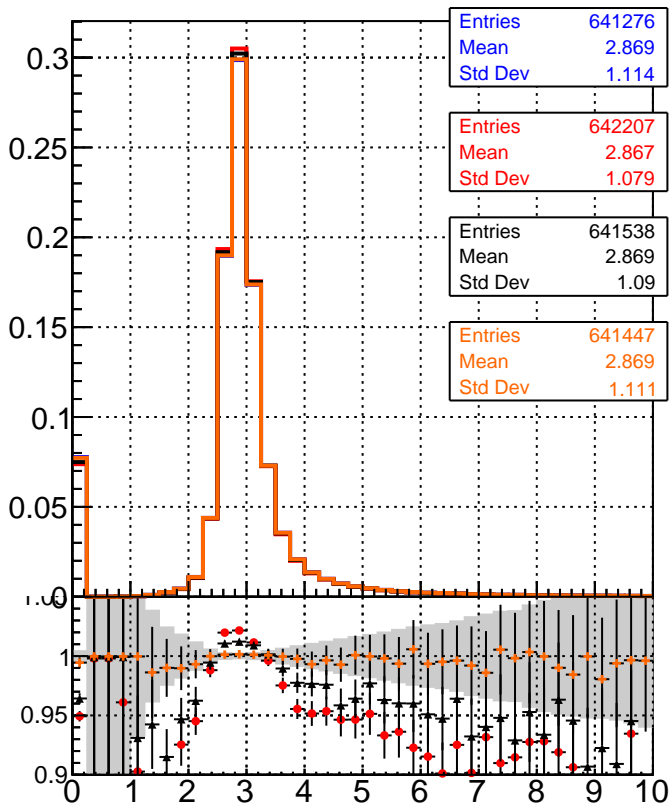

dE/dx estimator 1

dE/dx estimator 2

—●— mkFit_13.0.0p4
—◆— ovlerlap-check-chi2-60
—■— ovlerlap-check-chi2-1100
—▲— ovlerlap-check-chi2-10000