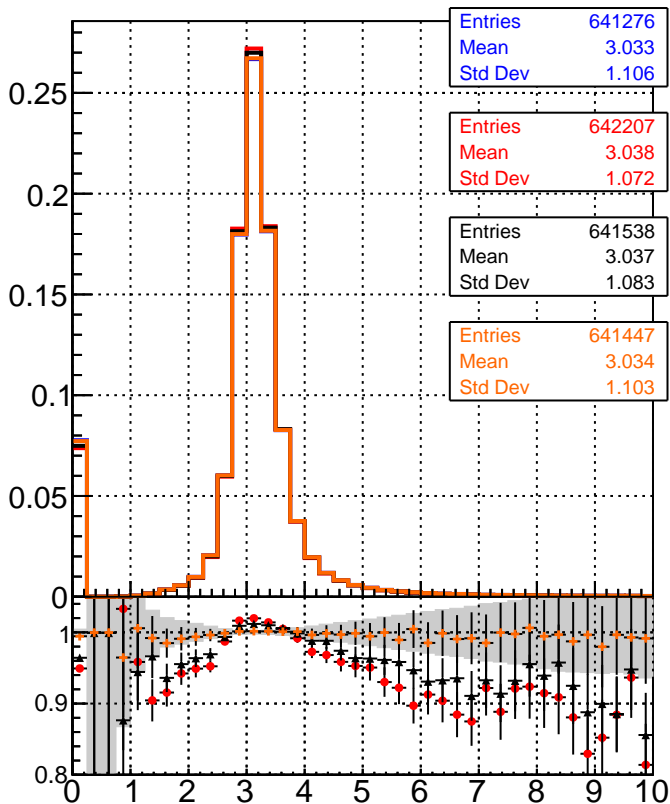

dE/dx estimator 1

dE/dx estimator 2

—●— mkFit_13.0.0p4
—◆— ovlerlap-check-chi2-60
—■— ovlerlap-check-chi2-1100
—▲— ovlerlap-check-chi2-10000