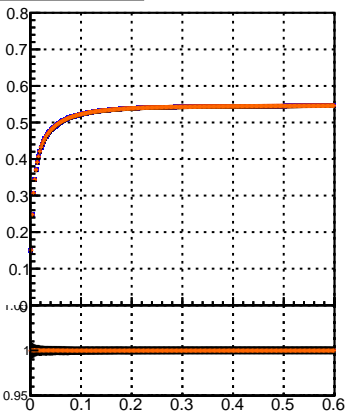

Efficiency vs. dz (PV)

Efficiency (tracking eff factorized out) vs. dz (PV)

- mkFit\_13.0.0p4
- ovlerlap-check-chi2-60
- ovlerlap-check-chi2-1100
- ovlerlap-check-chi2-10000

Fake rate