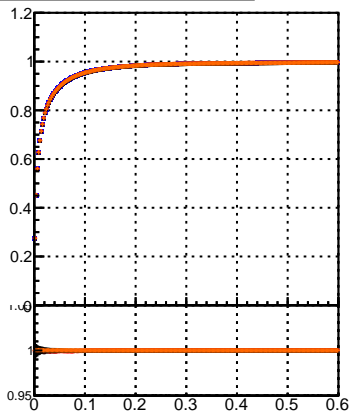

Efficiency vs. dz (PV)

Efficiency (tracking eff factorized out) vs. dz (PV)

- mkFit\_13.0.0p4
- ovlerlap-check-chi2-60
- ovlerlap-check-chi2-1100
- ovlerlap-check-chi2-10000

Fake rate