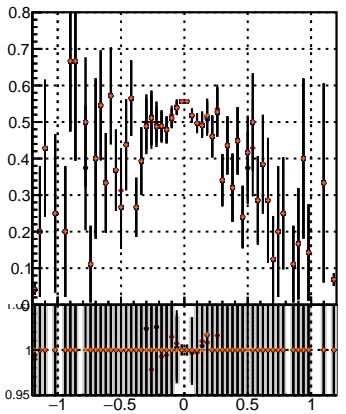

Efficiency vs Dxy(PV)**fake+duplicates vs dxy(PV)****Efficiency**

- mkFit_13.0.0p4
- overlap-check-chi2-60
- overlap-check-chi2-1100
- overlap-check-chi2-10000

**Efficiency vs Dz(PV)****fake+duplicates vs dz(PV)****Efficiency vs Dz(PV)****fake+duplicates vs dz(PV)**