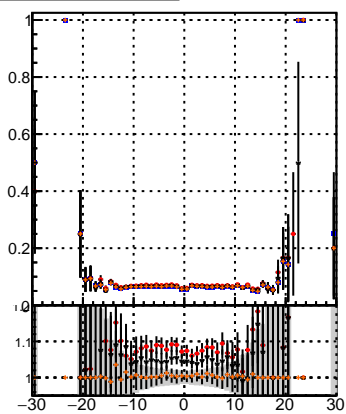

Efficiency vs Dxy(PV)**fake+duplicates vs dxy(PV)****Efficiency**

- mkFit_13.0.0p4
- overlap-check-chi2-60
- overlap-check-chi2-1100
- overlap-check-chi2-10000

**Efficiency vs Dz(PV)****fake+duplicates vs dz(PV)****Efficiency vs Dz(PV)****fake+duplicates vs dz(PV)**