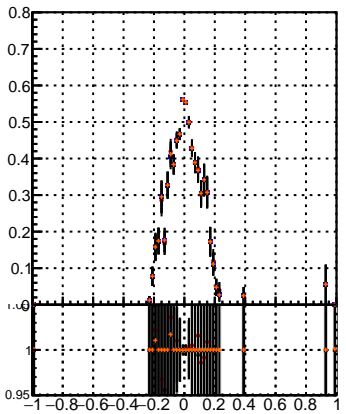

Efficiency vs Dxy(PV)**fake+duplicates vs dxy(PV)****Efficiency**

- mkFit_13.0.0p4
- overlap-check-chi2-60
- overlap-check-chi2-1100
- overlap-check-chi2-10000

**Efficiency vs Dz(PV)****fake+duplicates vs dz(PV)****Efficiency vs Dz(PV)****fake+duplicates vs dz(PV)**