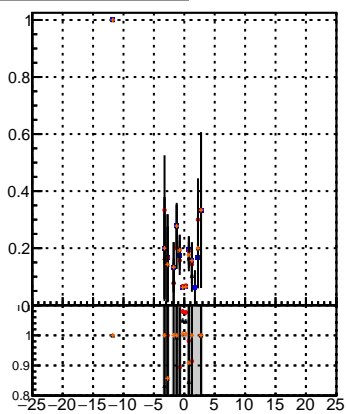

Efficiency vs Dxy(PV)**fake+duplicates vs dxy(PV)****Efficiency**

- mkFit_13.0.0p4
- overlap-check-chi2-60
- overlap-check-chi2-1100
- overlap-check-chi2-10000

**Efficiency vs Dz(PV)****fake+duplicates vs dz(PV)****Efficiency vs Dz(PV)****fake+duplicates vs dz(PV)**