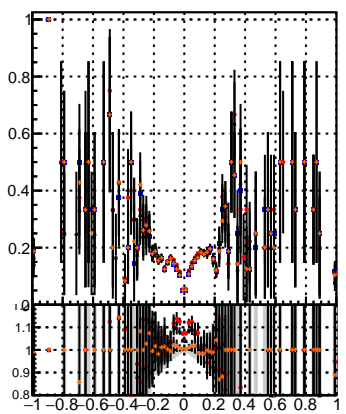

Efficiency vs Dxy(PV)**fake+duplicates vs dxy(PV)****Efficiency**

- mkFit_13.0.0p4
- overlap-check-chi2-60
- overlap-check-chi2-1100
- overlap-check-chi2-10000

**Efficiency vs Dz(PV)****fake+duplicates vs dz(PV)****Efficiency vs Dz(PV)****fake+duplicates vs dz(PV)**