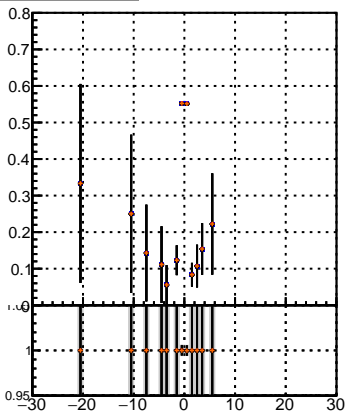

Efficiency vs Dxy(PV)**fake+duplicates vs dxy(PV)****Efficiency**

- mkFit_13.0.0p4
- overlap-check-chi2-60
- overlap-check-chi2-1100
- overlap-check-chi2-10000

**Efficiency vs Dz(PV)****fake+duplicates vs dz(PV)****Efficiency vs Dz(PV)****fake+duplicates vs dz(PV)**