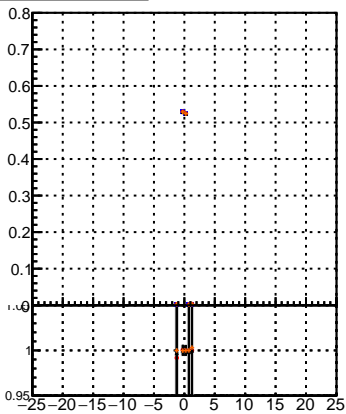

Efficiency vs Dxy(PV)**fake+duplicates vs dxy(PV)****Efficiency**

- mkFit_13.0.0p4
- overlap-check-chi2-60
- overlap-check-chi2-1100
- overlap-check-chi2-10000

**Efficiency vs Dz(PV)****fake+duplicates vs dz(PV)****Efficiency vs Dz(PV)****fake+duplicates vs dz(PV)**