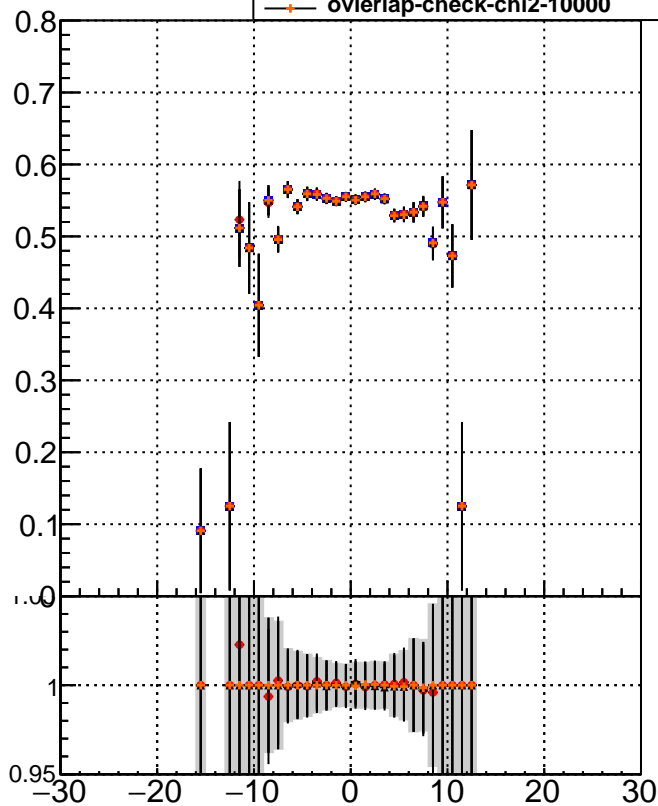

Efficiency vs Dxy**fake+duplicates vs dxy****Efficiency vs Dz**

- mkFit_13.0.0p4
- ovlerlap-check-chi2-60
- ▲ ovlerlap-check-chi2-1100
- ◆ ovlerlap-check-chi2-10000