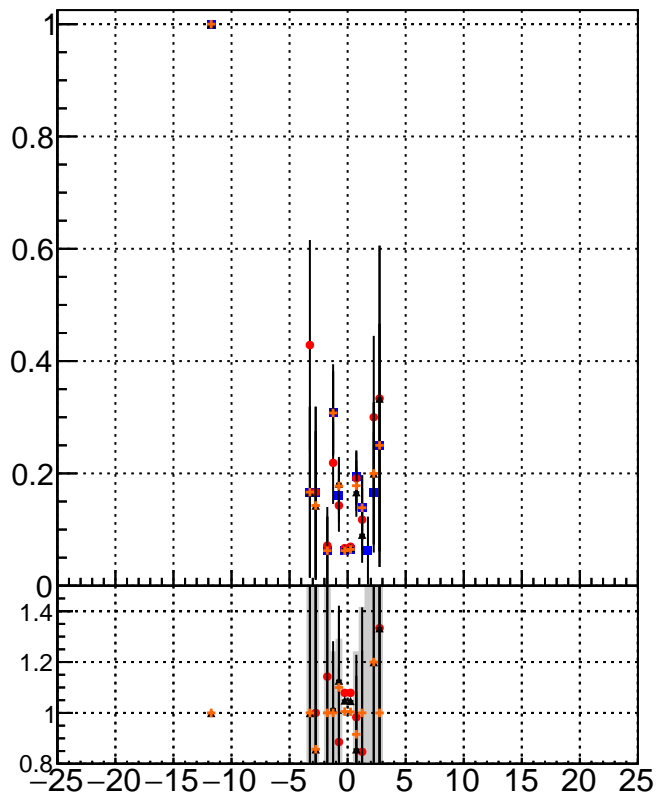

Efficiency vs Dxy**fake+duplicates vs dxy****Efficiency vs Dz**

- mkFit_13.0.0p4
- ovlerlap-check-chi2-60
- ▲ ovlerlap-check-chi2-1100
- ◆ ovlerlap-check-chi2-10000