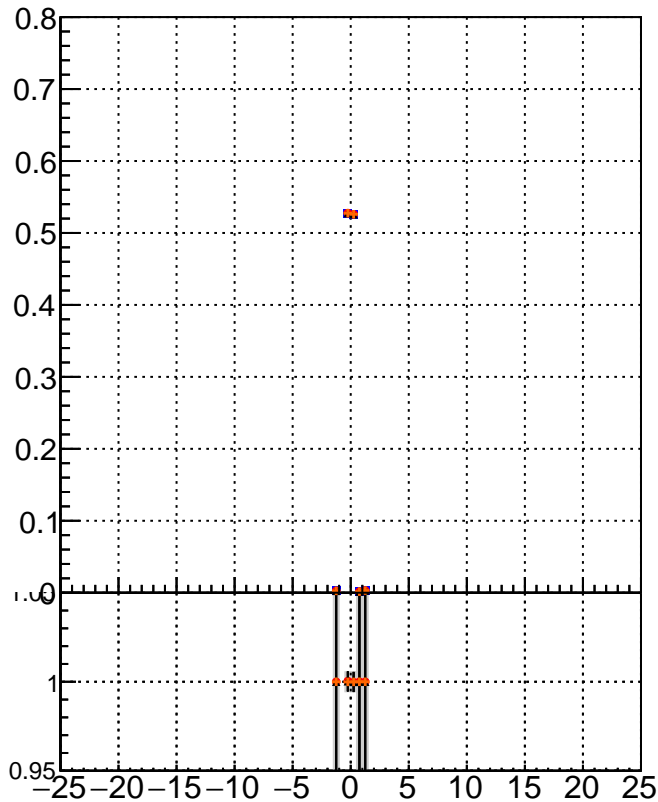

Efficiency vs Dxy**fake+duplicates vs dxy****Efficiency vs Dz**

- mkFit_13.0.0p4
- ovlerlap-check-chi2-60
- ▲ ovlerlap-check-chi2-1100
- ◆ ovlerlap-check-chi2-10000