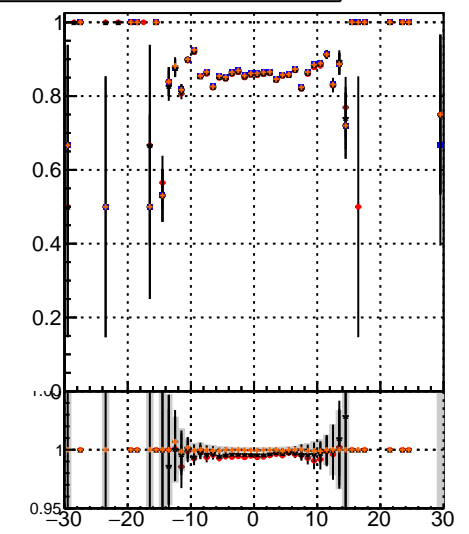

Fake rate vs vertpos

Duplicates Rate vs vertpos

Pileup rate vs vertpos

■ mkFit-13.0.0p4  
● overlap-check-chi2-60  
▲ overlap-check-chi2-10000

Fake rate vs v

Fake rate vs. sim PV z

Duplicates Rate vs sim PV z

Pileup rate vs. sim PV z