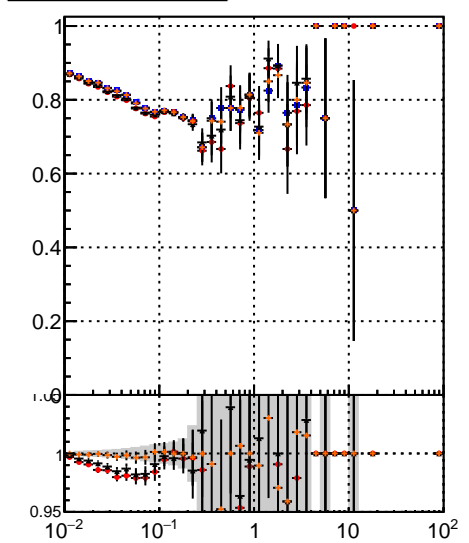

Fake rate vs vertpos

Duplicates Rate vs vertpos

Pileup rate vs vertpos

■ mkFit-13.0.0p4  
● overlap-check-chi2-60  
▲ overlap-check-chi2-10000

Fake rate vs v

Fake rate vs. sim PV z

Duplicates Rate vs sim PV z

Pileup rate vs. sim PV z