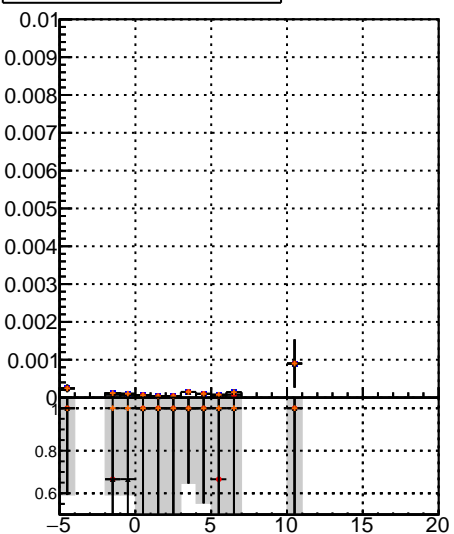

Fake rate vs vertpos

Duplicates Rate vs vertpos

Pileup rate vs vertpos

■ mkFit-13.0.0p4  
● overlap-check-chi2-60  
▲ overlap-check-chi2-10000

Fake rate vs v

Fake rate vs. sim PV z

Duplicates Rate vs sim PV z

Pileup rate vs. sim PV z