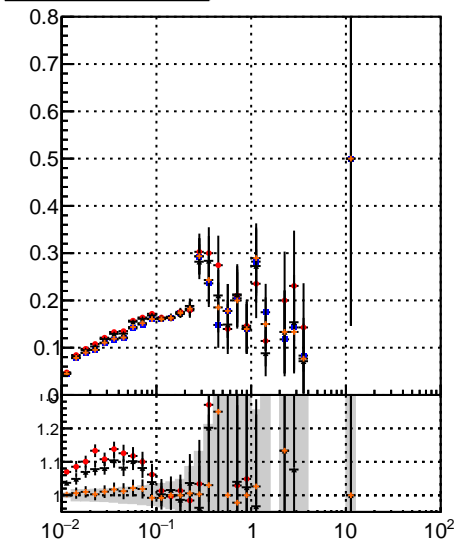

Fake rate vs vertpos

Duplicates Rate vs vertpos

Pileup rate vs vertpos

■ mkFit-13.0.0p4  
● overlap-check-chi2-60  
▲ overlap-check-chi2-10000

Fake rate vs v

Fake rate vs. sim PV z

Duplicates Rate vs sim PV z

Pileup rate vs. sim PV z