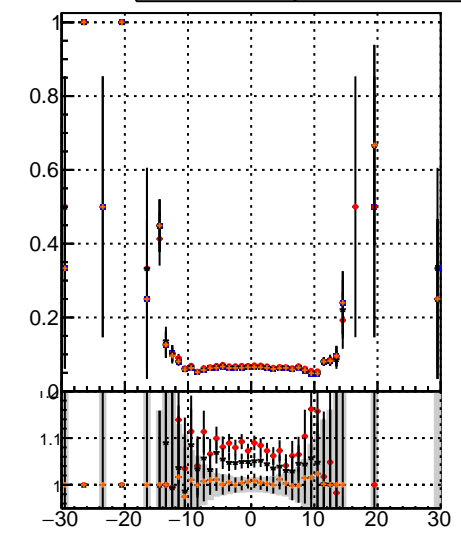

Fake rate vs vertpos

Duplicates Rate vs vertpos

Pileup rate vs vertpos

■ mkFit-13.0.0p4  
● overlap-check-chi2-60  
▲ overlap-check-chi2-10000

Fake rate vs v

Fake rate vs. sim PV z

Duplicates Rate vs sim PV z

Pileup rate vs. sim PV z