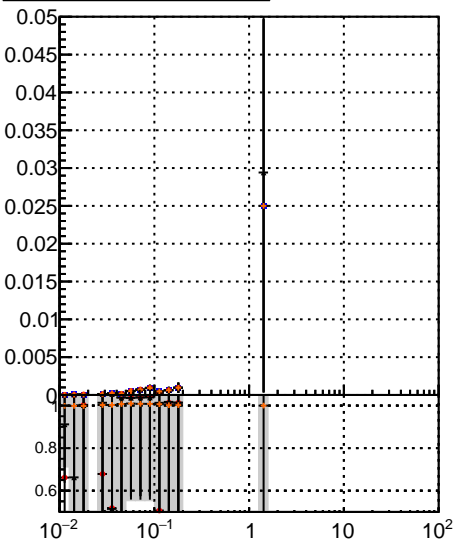

Fake rate vs vertpos

Duplicates Rate vs vertpos

Pileup rate vs vertpos

■ mkFit-13.0.0p4  
● overlap-check-chi2-60  
▲ overlap-check-chi2-10000

Fake rate vs v

Fake rate vs. sim PV z

Duplicates Rate vs sim PV z

Pileup rate vs. sim PV z