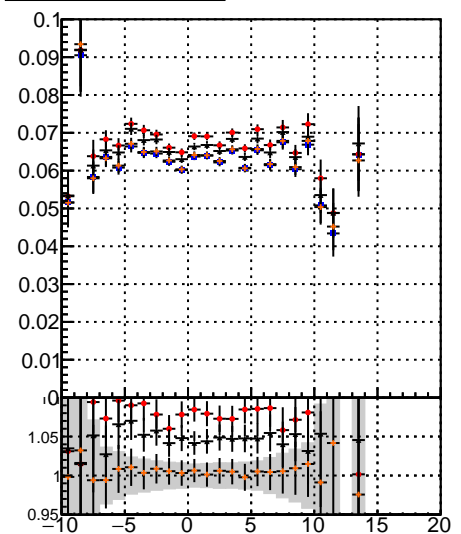

Fake rate vs vertpos

Duplicates Rate vs vertpos

Pileup rate vs vertpos

■ mkFit-13.0.0p4  
● overlap-check-chi2-60  
▲ overlap-check-chi2-10000

Fake rate vs v

Fake rate vs. sim PV z

Duplicates Rate vs sim PV z

Pileup rate vs. sim PV z