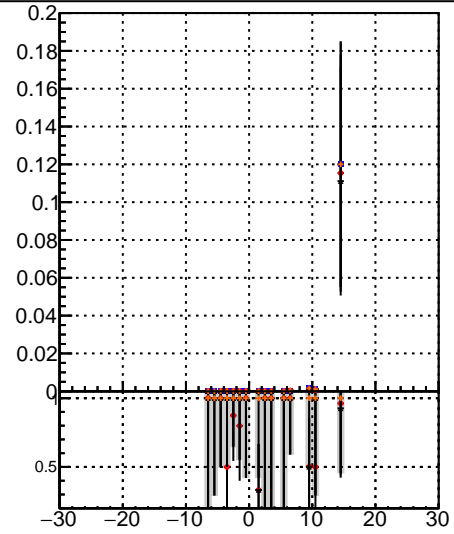

Fake rate vs vertpos

Duplicates Rate vs vertpos

Pileup rate vs vertpos

■ mkFit-13.0.0p4  
● overlap-check-chi2-60  
▲ overlap-check-chi2-10000

Fake rate vs v

Fake rate vs. sim PV z

Duplicates Rate vs sim PV z

Pileup rate vs. sim PV z