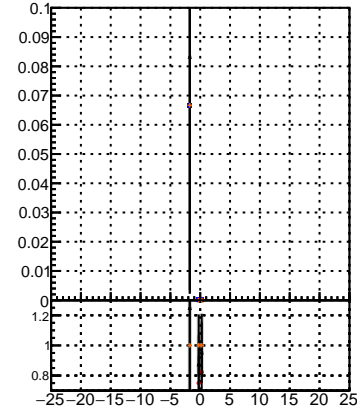

Fake rate vs dxypv

Duplicates Rate vs Dxy(PV)

Pileup rate vs dxypv

—●— mkFit\_13.0.0p4  
 —●— overlap-check-chi2-60  
 —●— overlap-check-chi2-1100  
 —●— overlap-check-chi2-10000

Fake rate vs d

Fake rate vs dzpv

Duplicates Rate vs Dz(PV)

Pileup rate vs dzpv

Fake rate vs dzpv

Duplicates Rate vs Dz(PV)

Pileup rate vs dzpv