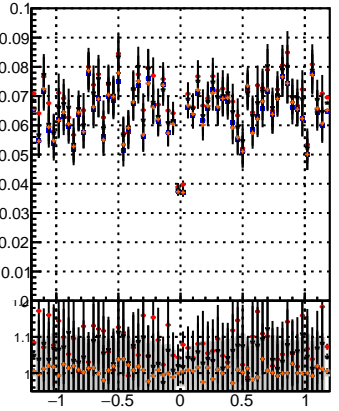

Fake rate vs dxypv

Duplicates Rate vs Dxy(PV)

Pileup rate vs dxypv

—●— mkFit\_13.0.0p4  
 —●— overlap-check-chi2-60  
 —●— overlap-check-chi2-1100  
 —●— overlap-check-chi2-10000

Fake rate vs d

Fake rate vs dzpv

Duplicates Rate vs Dz(PV)

Pileup rate vs dzpv

Fake rate vs dzpv

Duplicates Rate vs Dz(PV)

Pileup rate vs dzpv