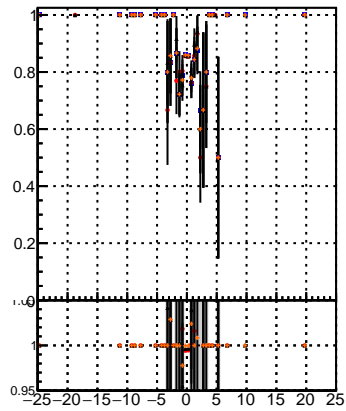

Fake rate vs dxypv

Duplicates Rate vs Dxy(PV)

Pileup rate vs dxypv

—●— mkFit\_13.0.0p4  
 —●— overlap-check-chi2-60  
 —●— overlap-check-chi2-1100  
 —●— overlap-check-chi2-10000

Fake rate vs d

Fake rate vs dzpv

Duplicates Rate vs Dz(PV)

Pileup rate vs dzpv

Fake rate vs dzpv

Duplicates Rate vs Dz(PV)

Pileup rate vs dzpv