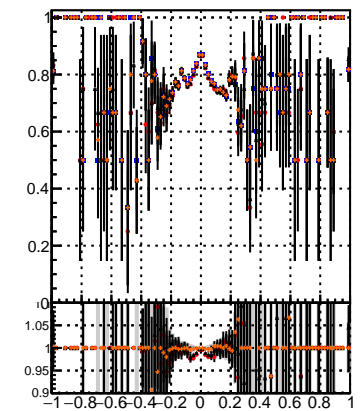

Fake rate vs dxypv

Duplicates Rate vs Dxy(PV)

Pileup rate vs dxypv

—●— mkFit\_13.0.0p4  
 —●— overlap-check-chi2-60  
 —●— overlap-check-chi2-1100  
 —●— overlap-check-chi2-10000

Fake rate vs d

Fake rate vs dzpv

Duplicates Rate vs Dz(PV)

Pileup rate vs dzpv

Fake rate vs dzpv

Duplicates Rate vs Dz(PV)

Pileup rate vs dzpv