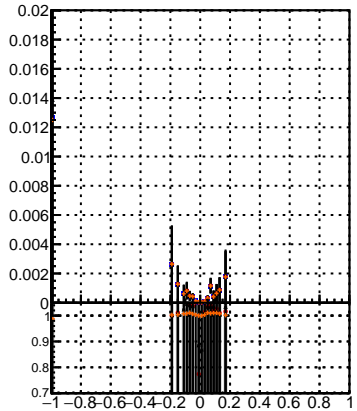

Fake rate vs dxypv

Duplicates Rate vs Dxy(PV)

Pileup rate vs dxypv

—●— mkFit\_13.0.0p4  
 —●— overlap-check-chi2-60  
 —●— overlap-check-chi2-1100  
 —●— overlap-check-chi2-10000

Fake rate vs d

Fake rate vs dzpv

Duplicates Rate vs Dz(PV)

Pileup rate vs dzpv

Fake rate vs dzpv

Duplicates Rate vs Dz(PV)

Pileup rate vs dzpv