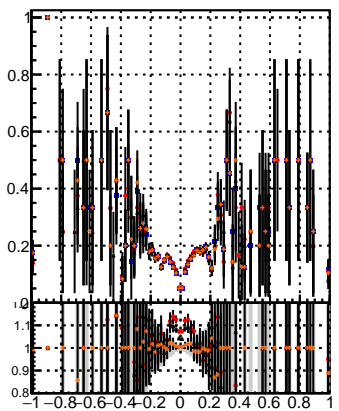

Fake rate vs dxypv

Duplicates Rate vs Dxy(PV)

Pileup rate vs dxypv

—●— mkFit\_13.0.0p4  
 —●— overlap-check-chi2-60  
 —●— overlap-check-chi2-1100  
 —●— overlap-check-chi2-10000

Fake rate vs d

Fake rate vs dzpv

Duplicates Rate vs Dz(PV)

Pileup rate vs dzpv

Fake rate vs dzpv

Duplicates Rate vs Dz(PV)

Pileup rate vs dzpv