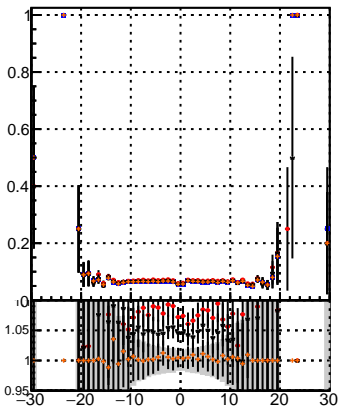

Fake rate vs dxypv

Duplicates Rate vs Dxy(PV)

Pileup rate vs dxypv

—●— mkFit\_13.0.0p4  
 —●— overlap-check-chi2-60  
 —●— overlap-check-chi2-1100  
 —●— overlap-check-chi2-10000

Fake rate vs d

Fake rate vs dzpv

Duplicates Rate vs Dz(PV)

Pileup rate vs dzpv

Fake rate vs dzpv

Duplicates Rate vs Dz(PV)

Pileup rate vs dzpv