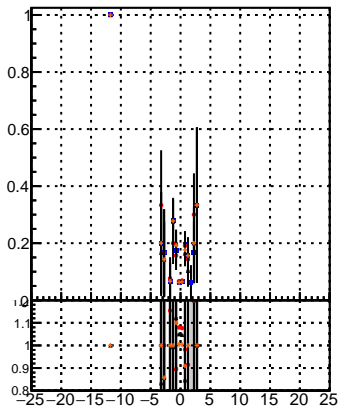

Fake rate vs dxypv

Duplicates Rate vs Dxy(PV)

Pileup rate vs dxypv

—●— mkFit\_13.0.0p4  
 —●— overlap-check-chi2-60  
 —●— overlap-check-chi2-1100  
 —●— overlap-check-chi2-10000

Fake rate vs d

Fake rate vs dzpv

Duplicates Rate vs Dz(PV)

Pileup rate vs dzpv

Fake rate vs dzpv

Duplicates Rate vs Dz(PV)

Pileup rate vs dzpv