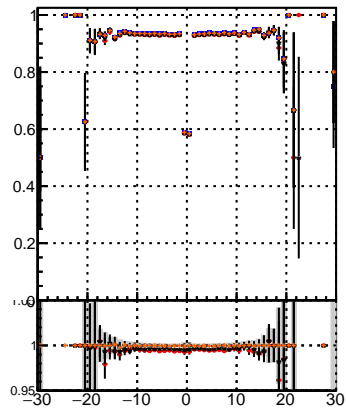

Fake rate vs dxypv

Duplicates Rate vs Dxy(PV)

Pileup rate vs dxypv

—●— mkFit\_13.0.0p4  
 —●— overlap-check-chi2-60  
 —●— overlap-check-chi2-1100  
 —●— overlap-check-chi2-10000

Fake rate vs d

Fake rate vs dzpv

Duplicates Rate vs Dz(PV)

Pileup rate vs dzpv

Fake rate vs dzpv

Duplicates Rate vs Dz(PV)

Pileup rate vs dzpv