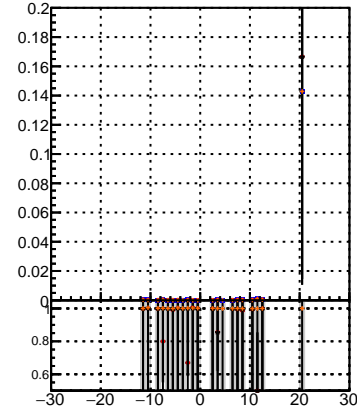

Fake rate vs dxypv

Duplicates Rate vs Dxy(PV)

Pileup rate vs dxypv

—●— mkFit\_13.0.0p4  
 —●— overlap-check-chi2-60  
 —●— overlap-check-chi2-1100  
 —●— overlap-check-chi2-10000

Fake rate vs d

Fake rate vs dzpv

Duplicates Rate vs Dz(PV)

Pileup rate vs dzpv

Fake rate vs dzpv

Duplicates Rate vs Dz(PV)

Pileup rate vs dzpv