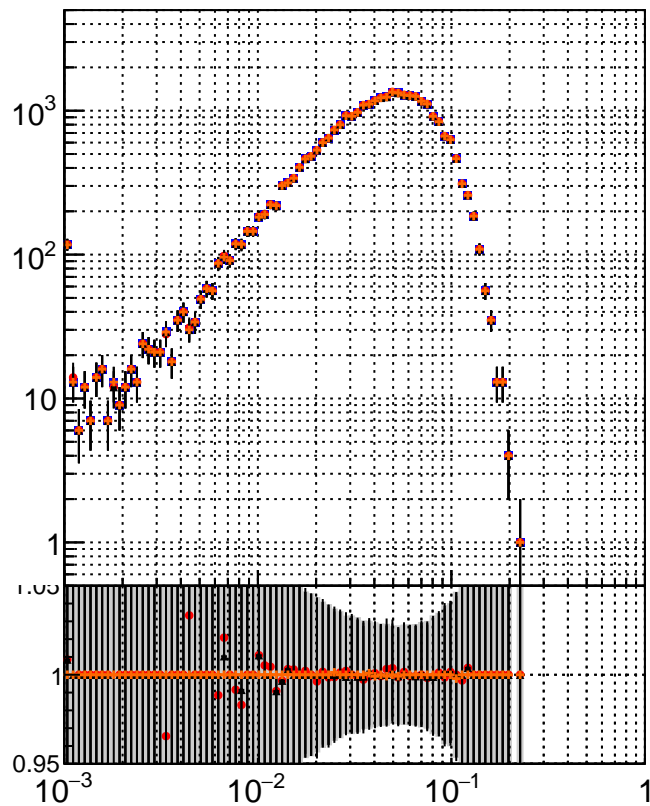

N of simulated tracks vs dR

N of associated tracks (simToReco) vs dR

N of simulated trac

- mkFit\_13.0.0p4
- overlap-check-chi2-60
- ▲ overlap-check-chi2-1100
- ◆ overlap-check-chi2-10000