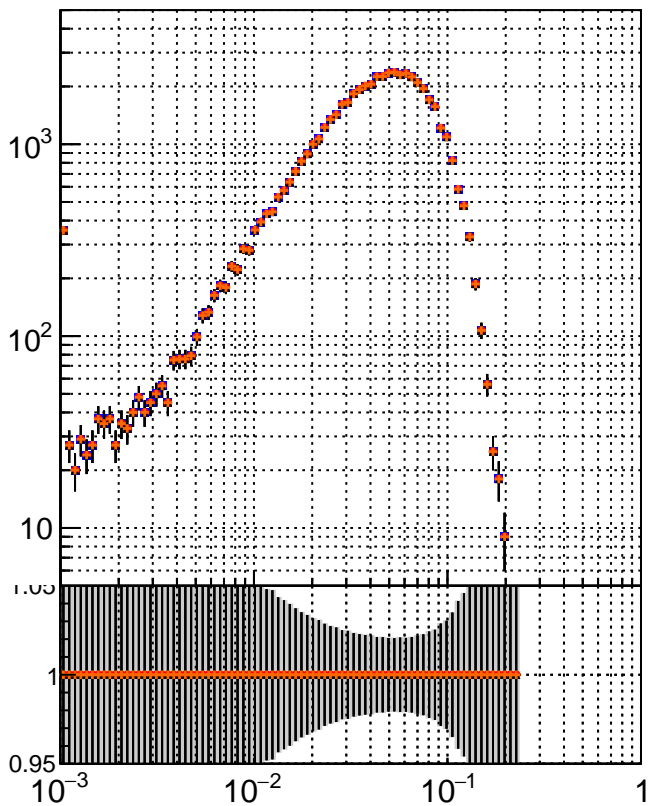

N of simulated tracks vs dR

N of associated tracks (simToReco) vs dR

N of simulated trac

- mkFit\_13.0.0p4
- overlap-check-chi2-60
- ▲ overlap-check-chi2-1100
- ◆ overlap-check-chi2-10000