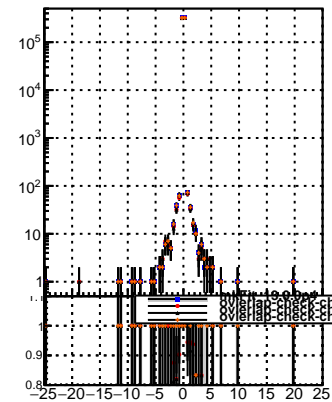

N of reco track vs dxy

N of associated (recoToSim) tracks vs dxy

N of associated (recoToSim) looper tracks vs dxy

N of reco track vs dz

N of associated (recoToSim) tracks vs dz

N of associated (recoToSim) looper tracks vs dz