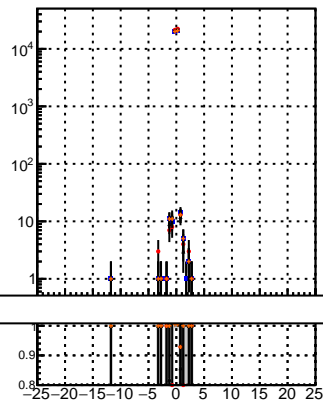

N of reco track vs dxy

N of associated (recoToSim) tracks vs dxy

N of associated (recoToSim) looper tracks vs dxy

N of reco track vs dz

N of associated (recoToSim) tracks vs dz

N of associated (recoToSim) looper tracks vs dz