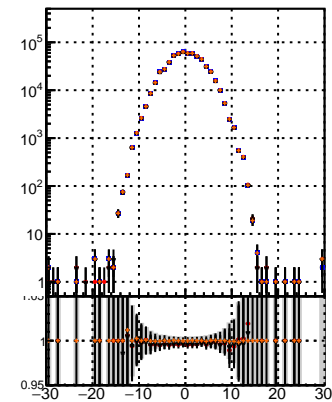

N of reco track vs dxy

N of associated (recoToSim) tracks vs dxy

N of associated (recoToSim) looper tracks vs dxy

N of reco track vs dz

N of associated (recoToSim) tracks vs dz

N of associated (recoToSim) looper tracks vs dz