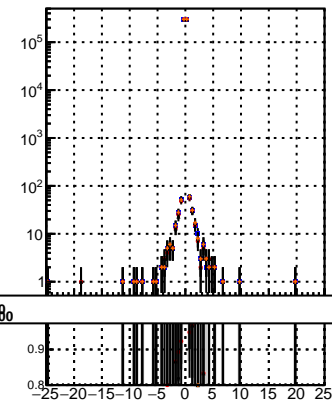

N of reco track vs dxy

N of associated (recoToSim) tracks vs dxy

N of associated (recoToSim) looper tracks vs dxy

N of reco track vs dz

N of associated (recoToSim) tracks vs dz

N of associated (recoToSim) looper tracks vs dz