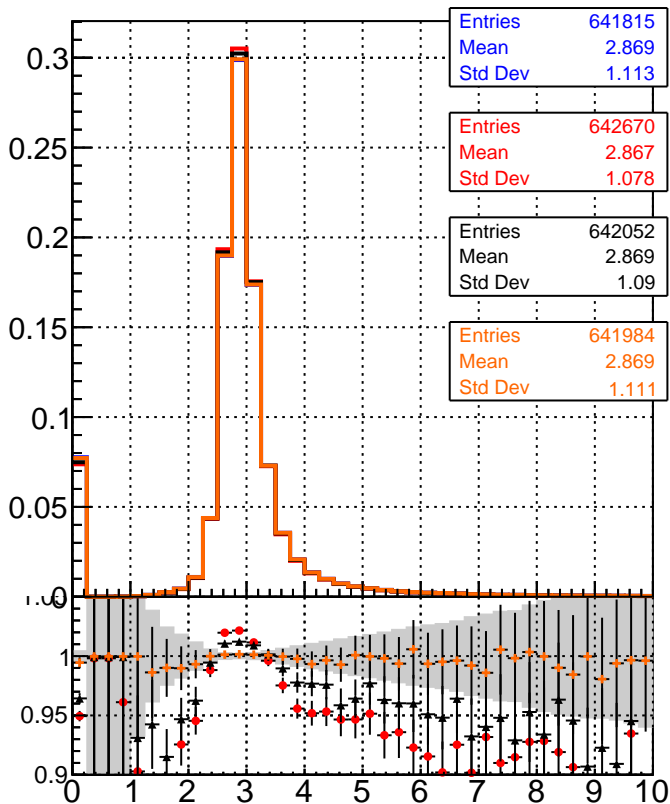

**dE/dx estimator 1**

**dE/dx estimator 2**

█ mkFit\_13.0.0p4  
█ ovlerlap-check-chi2-60  
█ ovlerlap-check-chi2-1100  
█ ovlerlap-check-chi2-10000