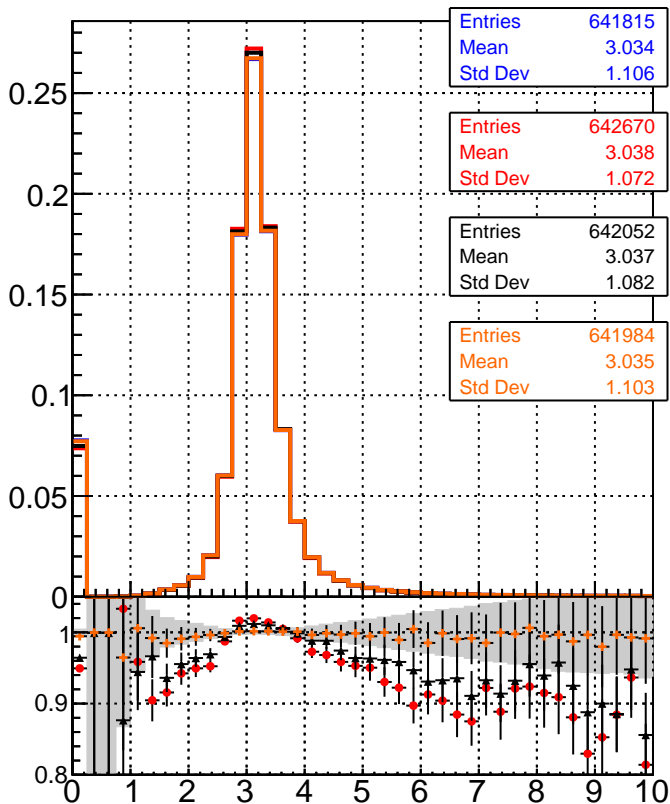

**dE/dx estimator 1**

**dE/dx estimator 2**

█ mkFit\_13.0.0p4  
█ ovlerlap-check-chi2-60  
█ ovlerlap-check-chi2-1100  
█ ovlerlap-check-chi2-10000